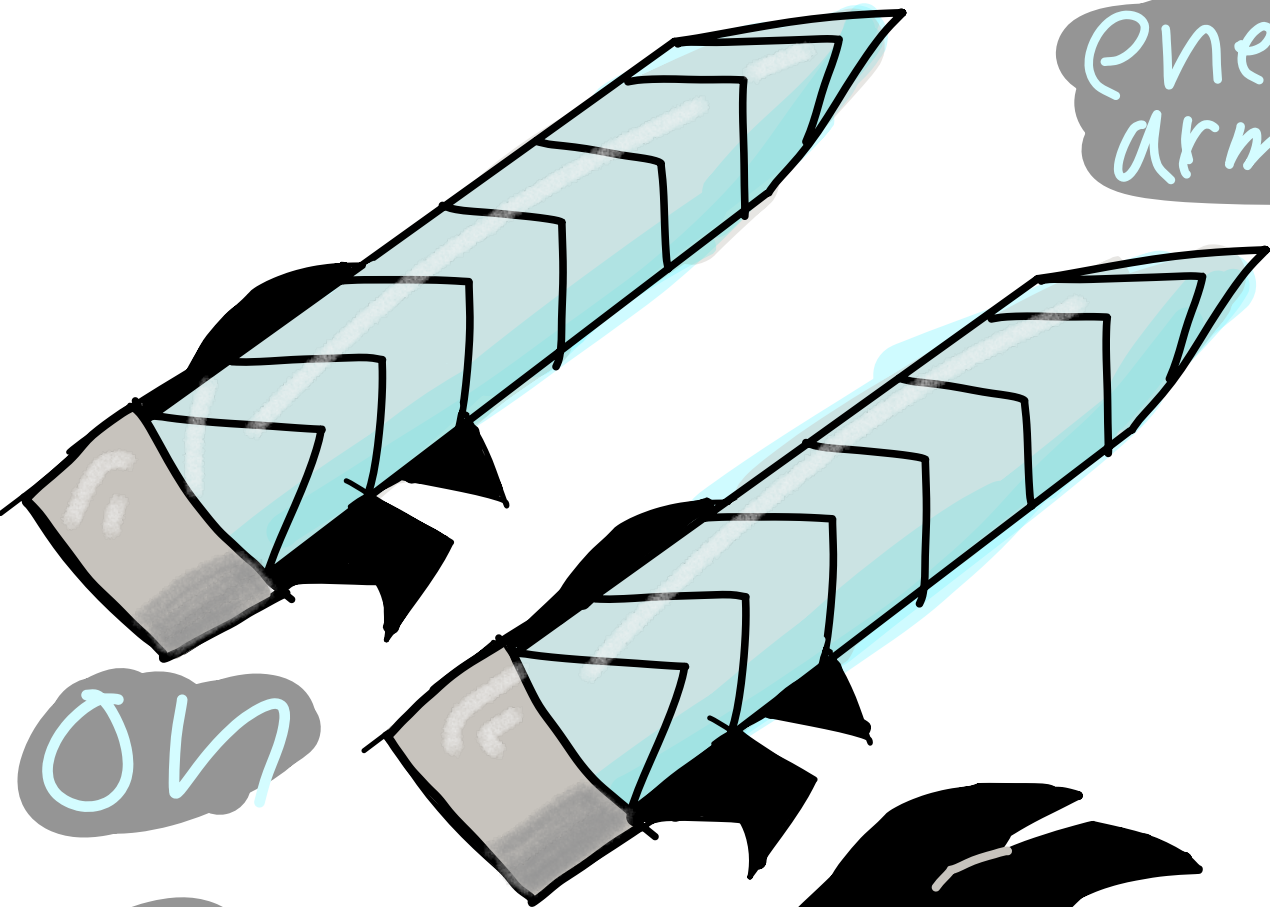

Energy
arm Blades

ON

OFF

Custom
Weapon for
@Mr-Dragon